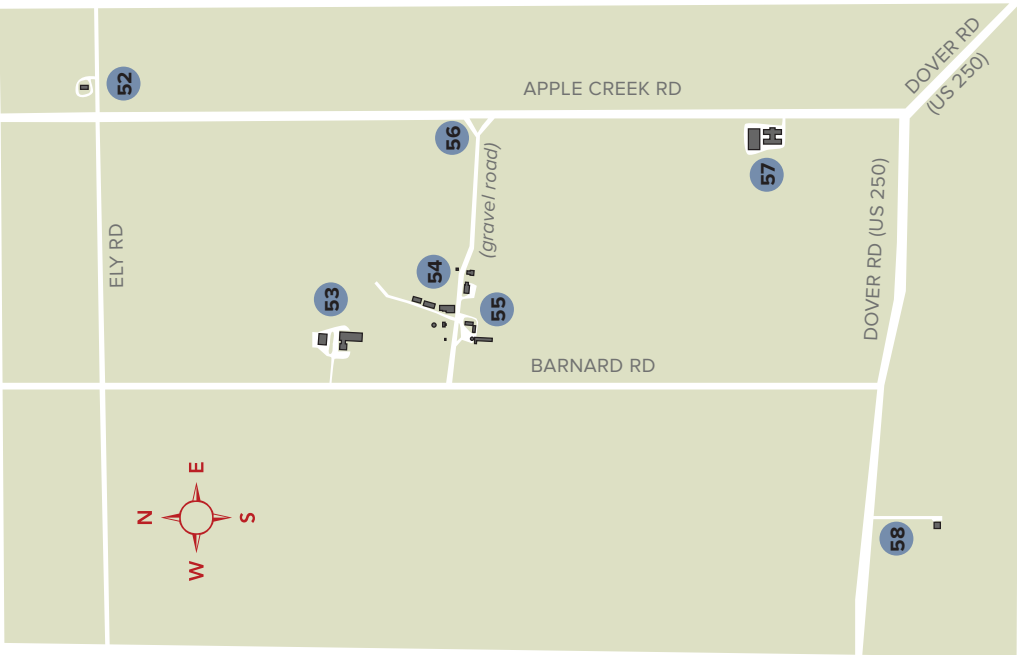

- Additional Locations of Interest Not Located on Map**
- Beef Research Center
5743 Fredericksburg Road, Wooster, OH 44691
 - Frye Farm
2430 Dover Road, Wooster, OH 44691
 - Hawk's Nest Golf Course
2800 E. Pleasant Home Road, Creston, OH 44217
 - Horticulture Unit 2
5082 Oil City Road, Wooster, OH 44691
 - Mellinger Farm
6855 W. Old Lincoln Way, Wooster, OH 44691
 - Schaffter Farm
3240 Oil City Road, Wooster, OH 44691
 - Sheep Research Center
5651 Fredericksburg Road, Wooster, OH 44691
 - Snyder Farm
2505 Dover Road, Wooster, OH 44691
 - Triplett-Van Doren No Tillage Experimental Plots
2601 Oil City Road, Wooster, OH 44691
 - West Badger Farm
1501 S. Apple Creek Road, Apple Creek, OH 44606

Secrest Arboretum

- Garden of Roses of Legend and Romance
- John Streeter Garden Amphitheater
- Kristen Jackson Memorial Terrace
- Discovery Pavilion

- Seaman Orientation Plaza
- Jack and Deb Miller Pavilion
- Taylor Learning Pavilion and Fortress at Hogsback

Southeast-of-Wooster Inset Map

56 Grace L. Drake Agricultural Laboratory, 2653 South Apple Creek Road

52 East Badger Farm, 7250 Ely Road

55 ATI Swine Facility, 2653 South Apple Creek Road

58 ATI Land Laboratory Facility, 6197 Dover Road