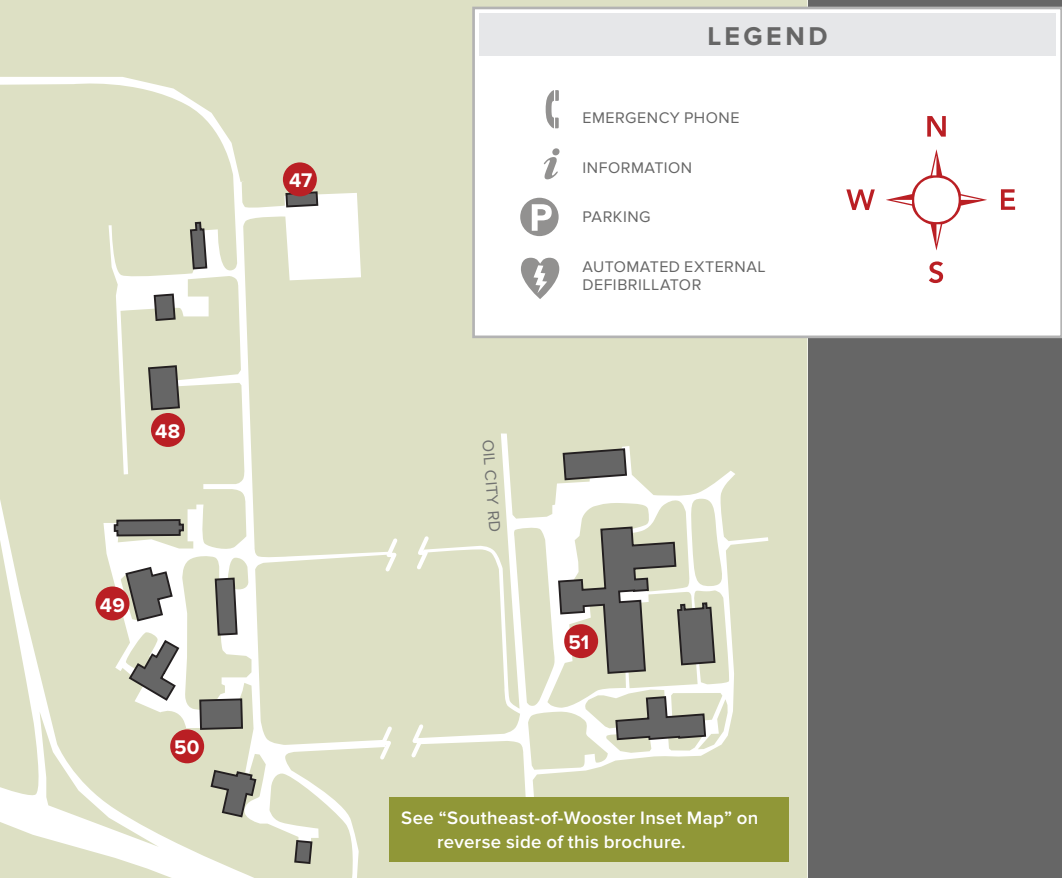

See "Southeast-of-Wooster Inset Map" on reverse side of this brochure.