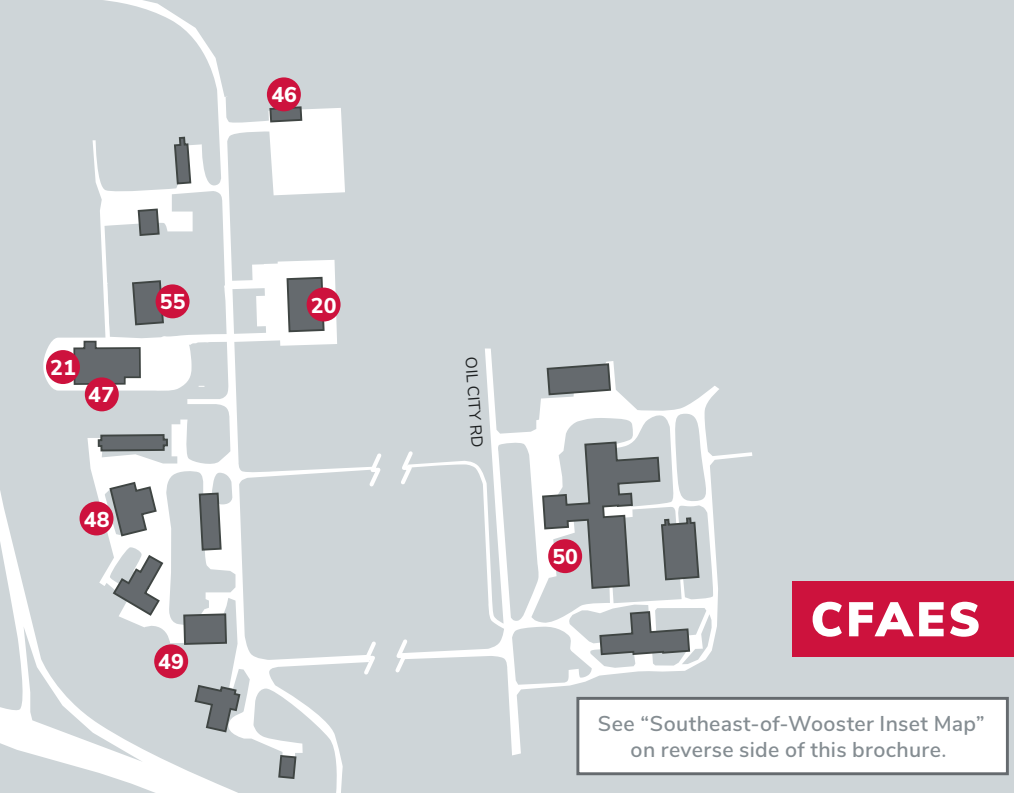

- OHIO STATE ATI**
- 37 Applewood Apartment Village
 - 3 Arden Shisler Center for Education and Economic Development
 - 38 ATI Construction and Landscape Laboratory
 - 54 ATI Student Housing Office
 - 1 CFAES Wooster Administration
 - ATI Admissions
 - 2 Fisher Auditorium
 - 39 Greenhouse Complex
 - 41 Halterman Hall
 - ATI Administration
 - ATI Library
 - 43 Honeybee Laboratory
 - 40 Skou Hall
 - Cafe Carmen
 - Bookstore
 - 42 Student Activities Center
 - 10 Wooster Science Building

- CFAES WOOSTER RESEARCH**
- 14 Old Administration Building
 - 3 Arden Shisler Center for Education and Economic Development
 - 49 Bioproducts and Bioenergy Research Laboratory
 - 22 Center for Food Animal Health
 - 1 CFAES Wooster Administration
 - ATI Admissions
 - 46 Compost Pad
 - 44 Facilities Grounds Headquarters
 - 20 Farm Operations Services
 - 47 Feedstock Processing Research Facility
 - 2 Fisher Auditorium
 - 5 Food, Agricultural and Biological Engineering
 - 51 Former Thorne Hall and Greenhouses
 - 19 Gerlaugh Hall
 - 52 Gourley Greenhouses
 - 8 Gourley Hall
 - 15 Graduate Student Housing
 - 18 Hayden Hall
 - 45 Horticulture Unit 1
 - 13 Insect Molecular and Physics Ecology Laboratory
 - 50 Krauss Dairy Research and Teaching Center
 - 9 Madison Hill Greenhouses
 - 12 Meeting House
 - 55 Nursery Landscape Research Facility
 - 21 Recycling Area (for public)
 - 24 Physical Plant
 - 48 Poultry Research Center
 - 17 Pounden Hall
 - 26 Quasar Energy Group—Biodigestor
 - 23 Ralph Regula Plant and Animal Agrosecurity Research Facility
 - 4 Selby Hall
 - 53 Selby Hall Greenhouses
 - 25 Simon Rice House
 - 16 Thorne House
 - 7 Williams Greenhouses
 - 6 Williams Hall
 - 11 Wooster Poultry Facility—Turkey
 - 10 Wooster Science Building

CFAES

See "Southeast-of-Wooster Inset Map" on reverse side of this brochure.